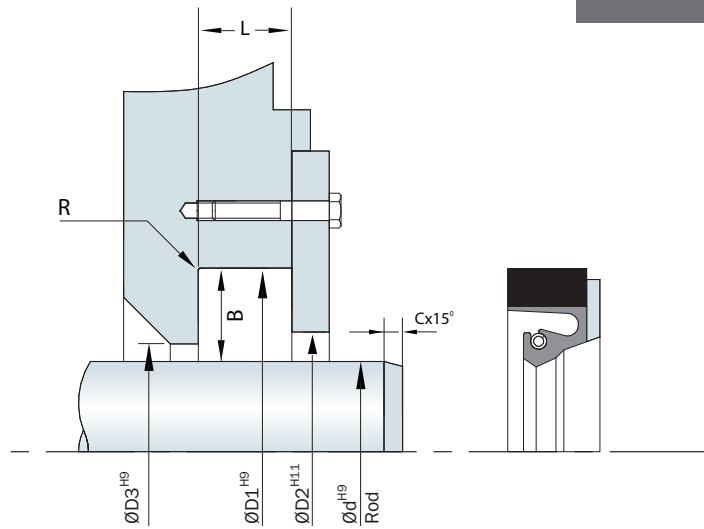

Parts List

$\varnothing d$	$\varnothing D$	B	L	Type	NBR/fabric N139
25.40	47.60	11.10	9.52	TGU	440.93493
40.00	60.00	10.00	10.00	TGU	440.93225
55.00	80.00	12.50	12.20	TGU	440.92771
60.00	80.00	10.00	10.00	TGU	440.93118
69.85	85.72	7.94	7.92	TGU	440.92920
70.00	102.00	16.00	12.50	TGU	440.93377
75.00	107.00	16.00	12.50	TGUP	440.93298
80.00	95.00	7.50	10.00	TGA	440.93435
80.00	100.00	10.00	8.00	TGU	440.93006
80.00	100.00	10.00	8.00	TGUP	440.93174
80.00	100.00	10.00	8.00	TGUP	440.93194
80.00	100.00	10.00	10.00	TGU	440.93204
80.00	112.00	16.00	12.50	TGU	440.92840
82.50	114.30	15.90	12.70	TGU	440.92850
84.00	100.00	8.00	8.00	TGU	440.93205
85.00	101.00	8.00	8.00	TGU	440.93223
85.00	109.00	12.00	12.00	TGU	440.92713
85.00	120.00	17.50	12.00	TGU	440.93341
87.00	120.00	16.50	15.00	TGU	440.92825
88.00	108.00	10.00	10.00	TGUP	440.93060
88.90	114.30	12.70	12.70	TGU	440.93183
90.00	110.00	10.00	10.00	TGU	440.92876
90.00	110.00	10.00	12.00	TGU	440.92708
90.00	122.00	16.00	12.50	TGU	440.93029
95.00	120.00	12.50	12.50	TGU	440.93070
98.40	123.90	12.75	12.70	TGU	440.93354
100.00	116.00	8.00	8.00	TGU	440.92776
100.00	120.00	10.00	13.00	TGU	440.93125
100.00	125.00	12.50	10.00	TGU	440.93321
100.00	125.00	12.50	10.00	TGUP	440.93259
100.00	130.00	15.00	10.00	TGU	440.93495