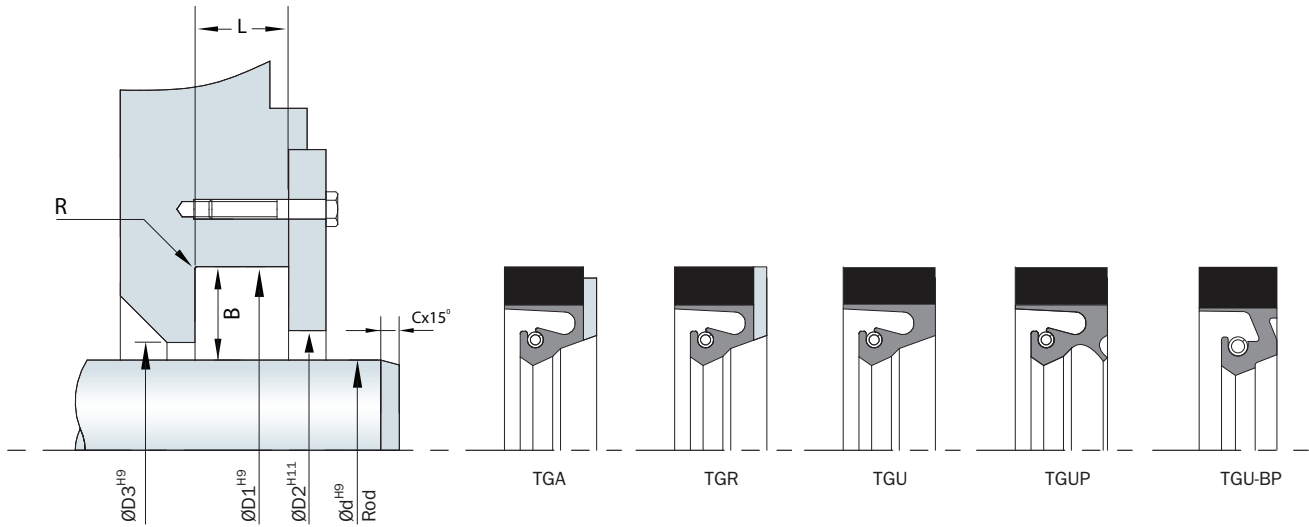

Design Guidelines

Model Description

TGU	Standard style in endless and split form. On request with additional dust lip (designation TGUP)
TGR	Like TGU, however radial lubrication grooves in the back. Available also in "Split" form. On request with additional dust lip (designation TGRP)
TGA	Like TGR, but with additional circumferential groove for lubrication. Preferably used in back to back arrangements. On request with additional dust lip (designation TGAP)
TGF	Contrary to TGU/TGR/TGA, type TGF does not use a textile rubber back, but a metallic flexible stiffening ring, which allows mounting without end cover. Available only in endless form. On request with additional dust lip (designation TGFP).
TGF-B	Like TGF but with axial and radial groove for lubrication as TGA type. It has a metallic flexible stiffening ring, which allows mounting without end cover. Available only in endless form. On request with additional dust lip (designation TGFP-B)
TGU-BP	Like TGU but with special profile of the sealing lip to resist to pressure until 4 bar.
TGA-BP	Like TGA but with special profile of the sealing lip to resist to pressure until 4 bar

Available in NBR / FKM and HNBR compounds.

P.S. On request garter spring with PVC cover or other materials to avoid dust to be enclosed by the spring.

Surface Finish

Surface roughness	Ra	Rt	RMS
Sliding surface	$\leq 0.3 \mu\text{m}$	$\leq 3 \mu\text{m}$	6-12 RMS
Surface of groove I.D.	$\leq 1.8 \mu\text{m}$	$\leq 10 \mu\text{m}$	64 RMS
Sides of groove	$\leq 3 \mu\text{m}$	$\leq 16 \mu\text{m}$	125 RMS